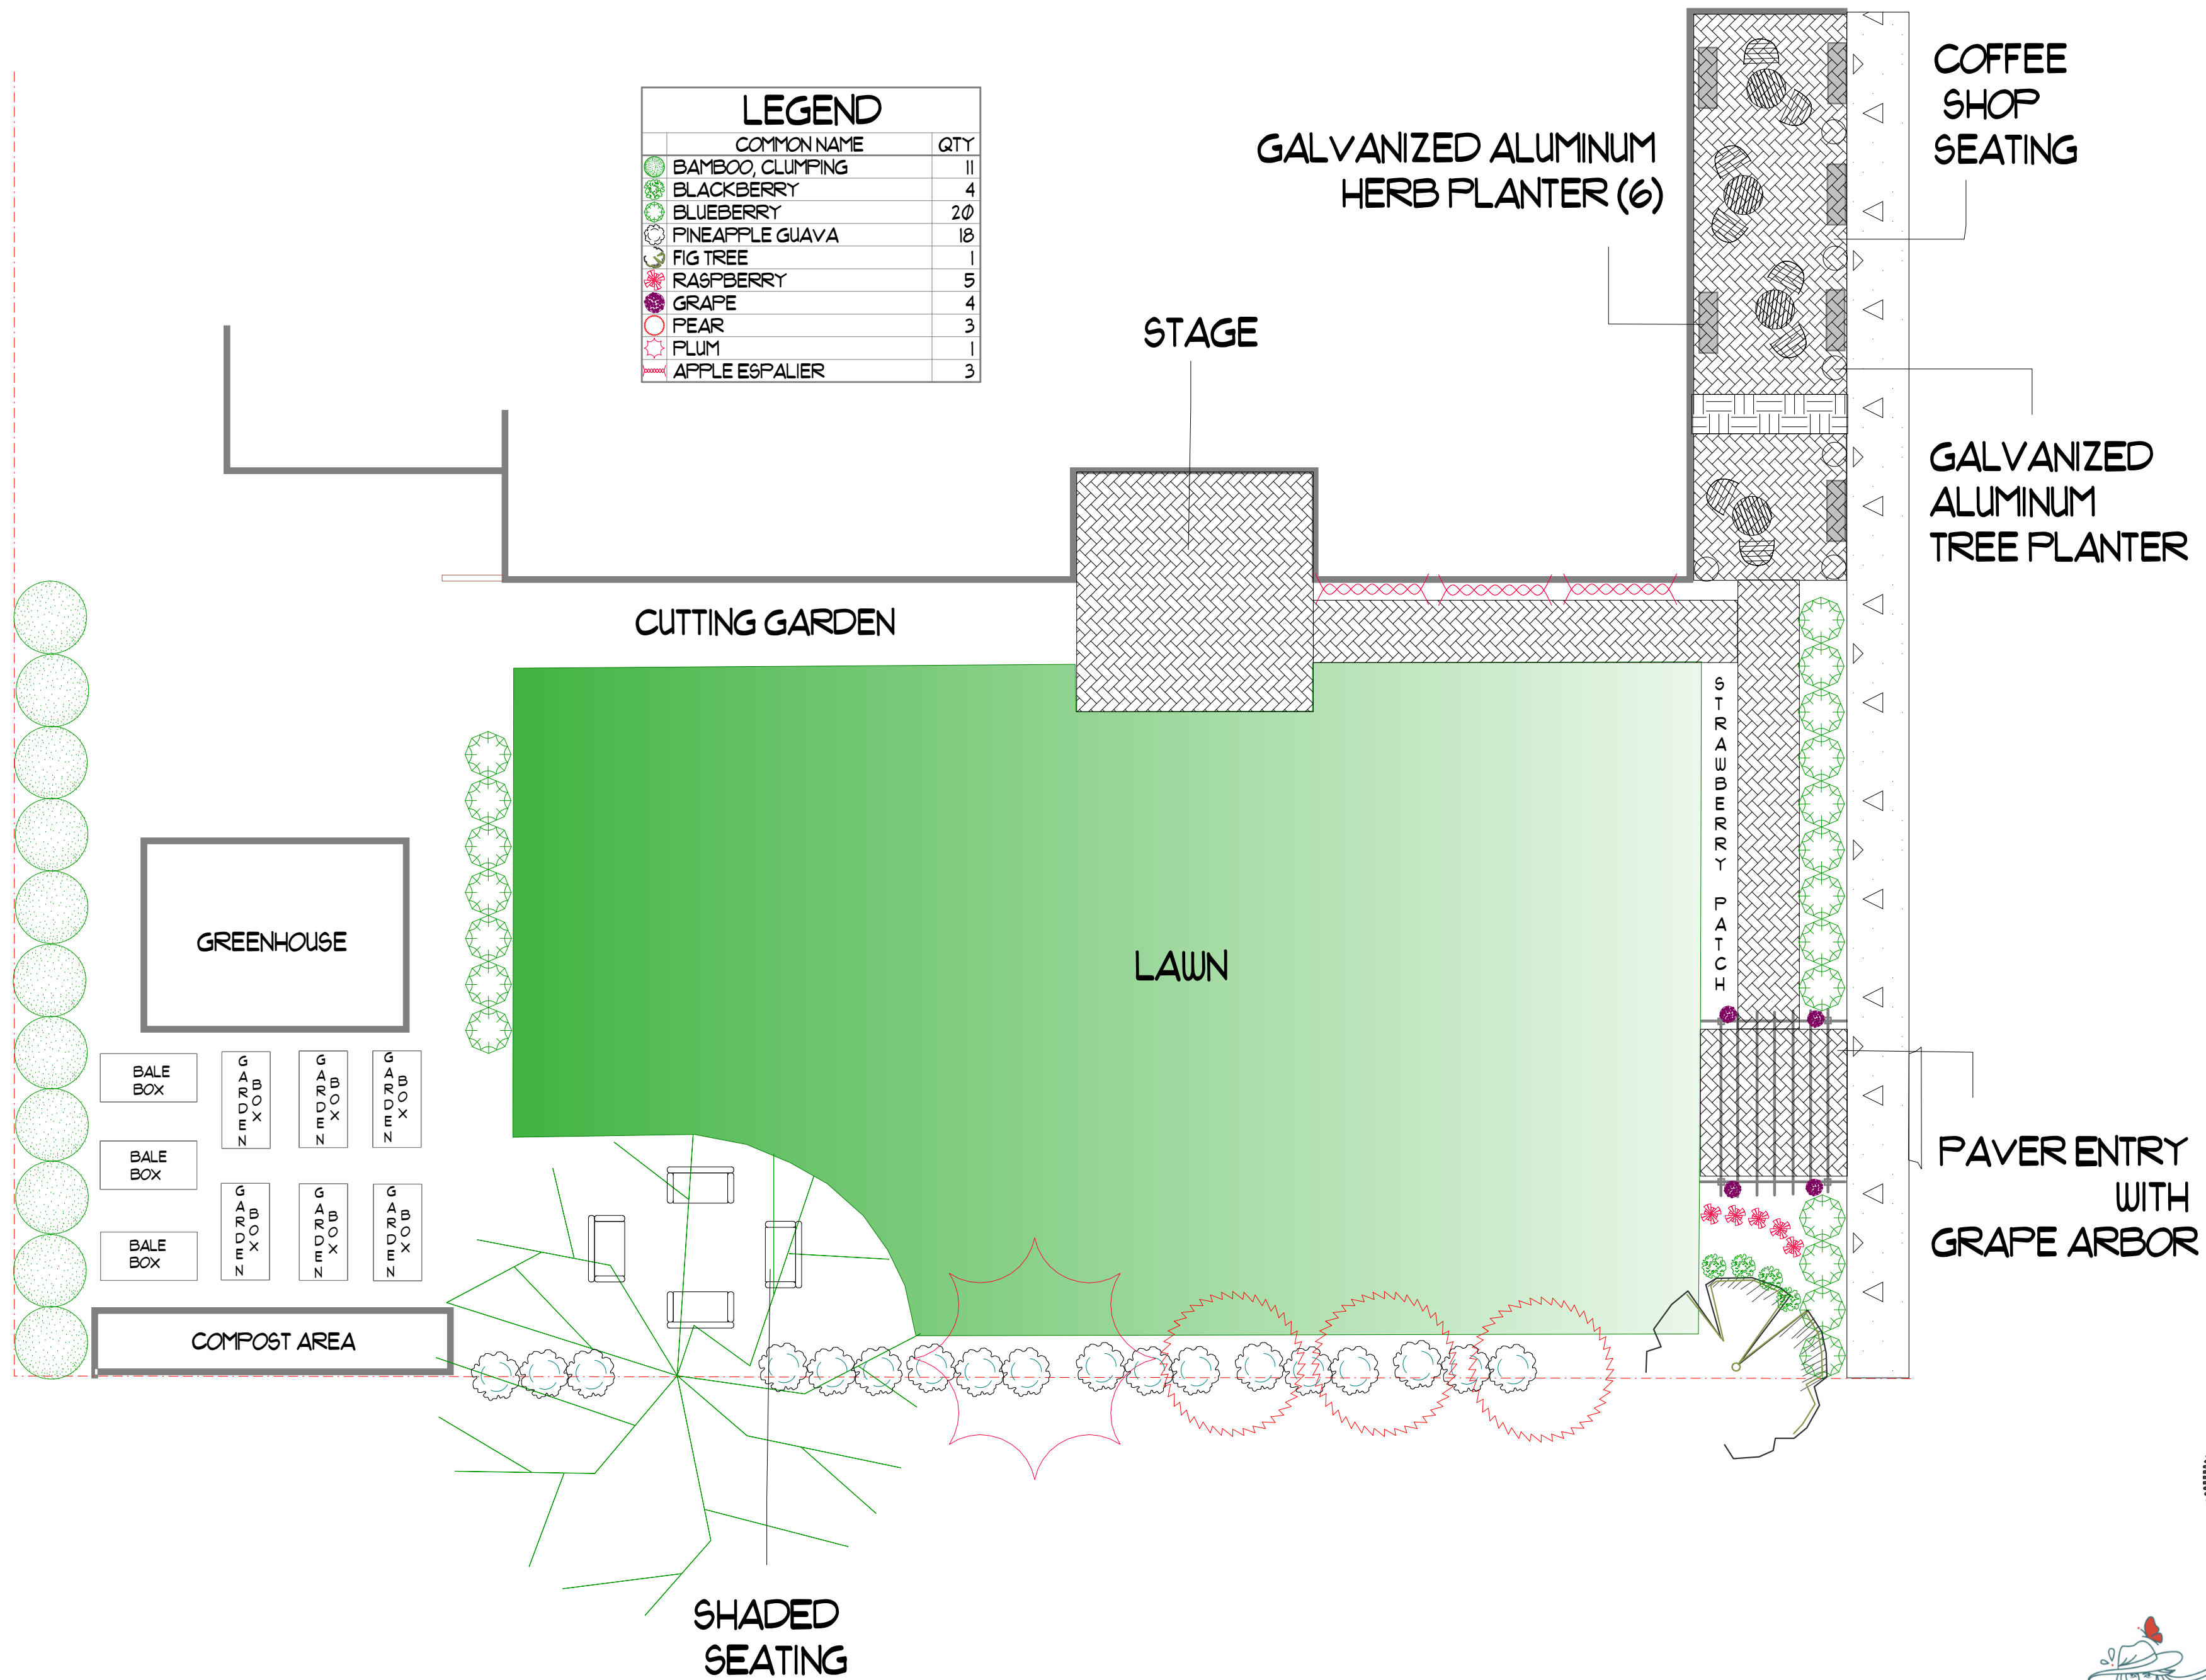

LEGEND		
COMMON NAME	QTY	
BAMBOO, CLUMPING	11	
BLACKBERRY	4	
BLUEBERRY	20	
PINEAPPLE GUAVA	18	
FIG TREE	1	
RASPBERRY	5	
GRAPE	4	
PEAR	3	
PLUM	1	
APPLE ESPALIER	3	

Revision #:  
Date: 2/12/2021

Scale:  
1" = 10'

Landscape Plan: SOKOTO HOUSE COMMUNITY GARDEN  
1219 DAWSON STREET  
WILMINGTON, NC

Landscape Design by: JONI APPLESEED  
2949 NORTH KERR AVE  
WILMINGTON, NC